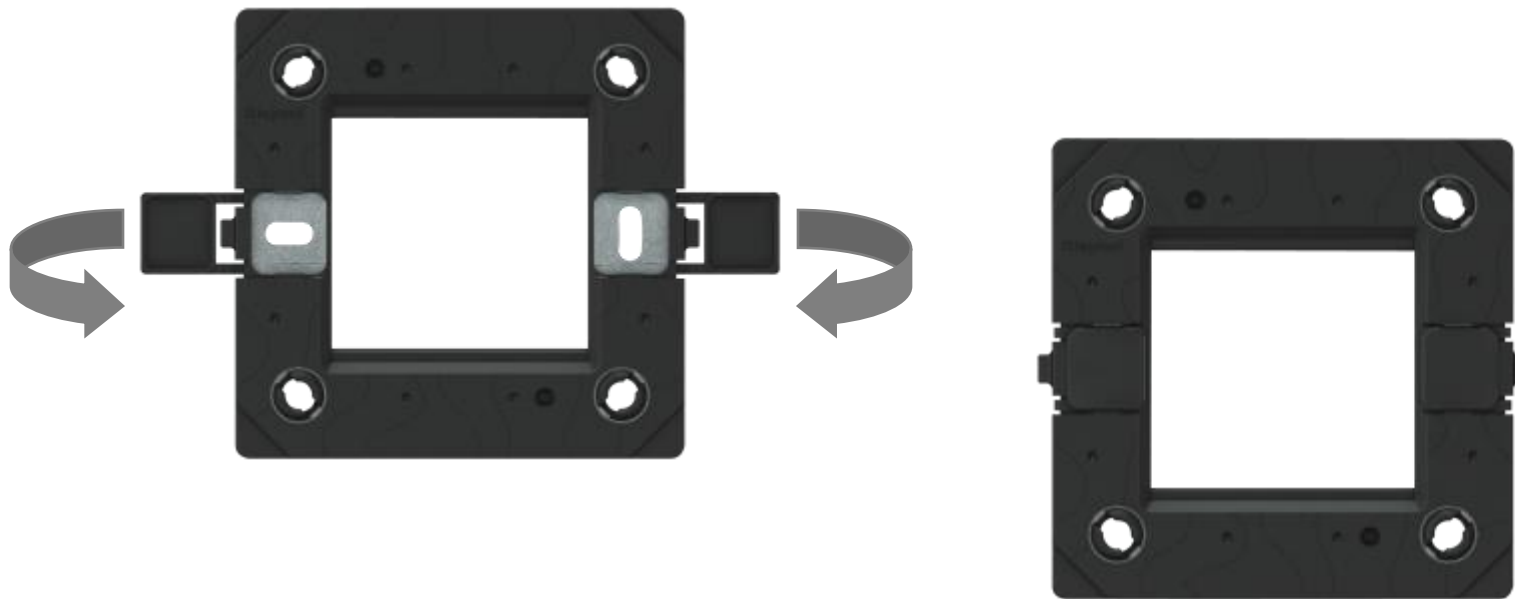

ARTEOR™

Safety / Screw caps

- Screw caps can be closed once the frame is installed and **ensure total insulation**