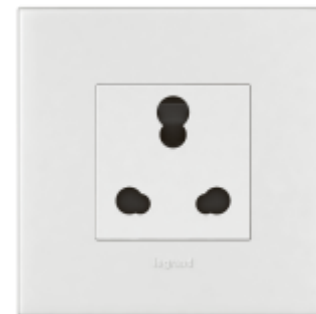

The Range

ARTEOR™

The range

- **Wiring Devices**
- **Value Added Functions**

ARTEOR™ Wiring Devices

Switch

Bell Push

3 Gang Switch

Switch with label Holder

Bell Push with Indicator

Round switch 2M

Round switch

Round Switch 3M

ARTEOR™ Wiring Devices

5 Pin Universal

Multistandard

6/16A socket 2M

2 Pin Euro-U.s

T.V.Socket

Telephone Socket

Double Multistandard

ARTEOR™ Wiring Devices

Fan Regulator 1M

Fan Regulator 2M
For Normal/ Energy
saving fans