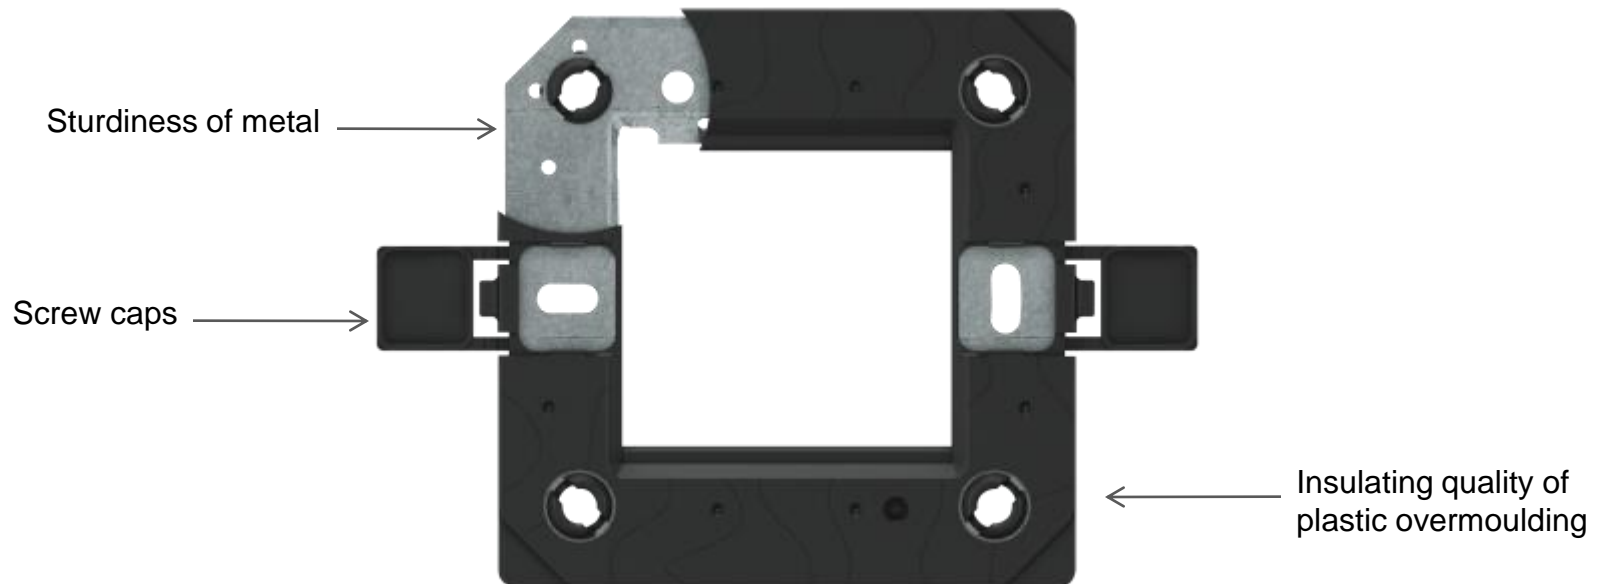

ARTEOR™ Safety

2.Stripping templates

ARTEOR™ Safety

3.Shuttered Sockets

ARTEOR™ Support frame

- **support frame**
 - For Basic finishes – White
 - For high end plates

ARTEOR™

Safety / Bi-material frame

- Electrical safety IP 20

ARTEOR™

Safety / Screw caps

- Screw caps can be closed once the frame is installed and **ensure total insulation**

ARTEOR™

Protection of the product

- Protection shells - whatever the installation habit