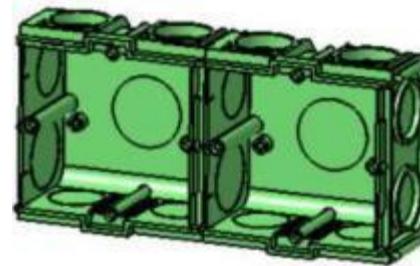

German/ F/B type