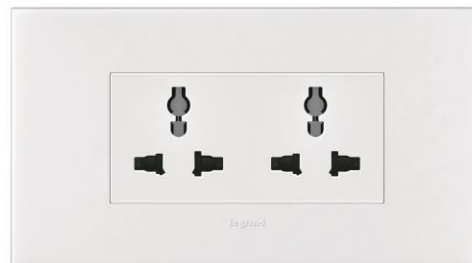

The Range

ARTEOR™

The range

- **Wiring Devices**
- **Value Added Functions**

ARTEOR™ Wiring Devices

Switch

Bell Push

3 Gang Switch

Switch with label Holder

Bell Push with Indicator

Round switch 2M

Round switch

Round Switch 3M

ARTEOR™ Wiring Devices

5 Pin Universal

Multistandard

6/16A socket 2M

2 Pin Euro-U.s

T.V.Socket

Telephone Socket

Double Multistandard

ARTEOR™ Wiring Devices

Fan Regulator 1M

Fan Regulator 2M
For Normal/ Energy
saving fans