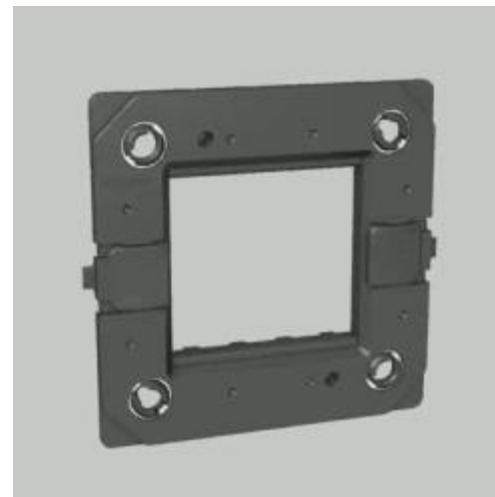

ARTEOR™ Safety

2.Stripping templates

ARTEOR™ Safety

3.Shuttered Sockets

ARTEOR™ Support frame

- **support frame**
 - For Basic finishes – White
 - For high end plates

ARTEOR™

Safety / Bi-material frame