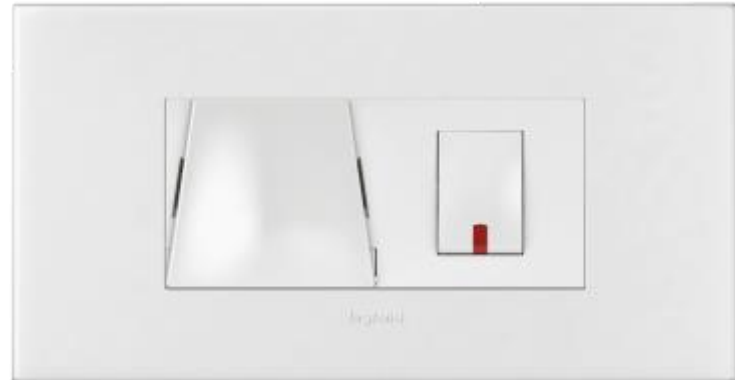

Power Unit 32 Amp