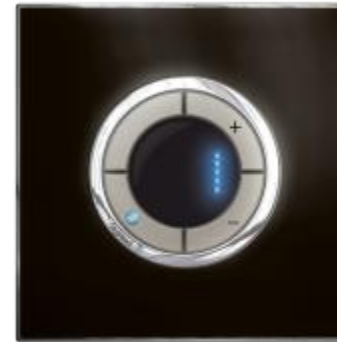

- A wider choice in stand alone functions... and a design to match them

Universal Dimmer

Micropush switch

Rotary Dimmer

0-10V Dimmer

Sensitive Switch

Automatic Switch

ARTEOR™

Design options Home Automation

- **Two ergonomics:**

Round micropush version or advanced touch controls

- **Two colours:**

White and Magnesium/Black

ARTEOR™

The ideal choice
whatever the level of installation