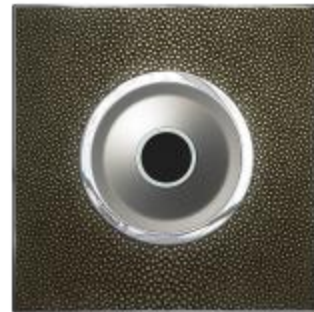

Sensitive Switch