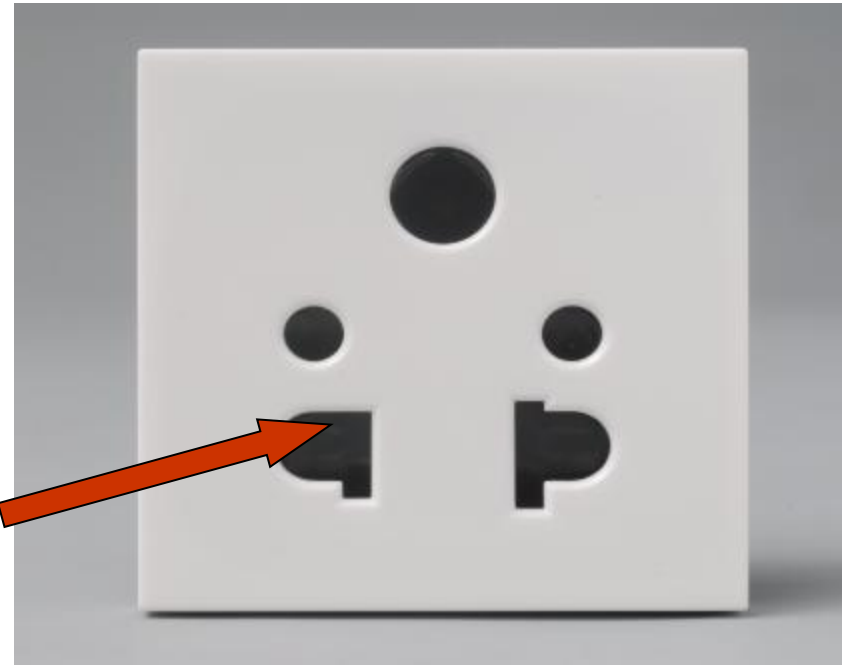

ARTEOR™ Safety

2.Stripping templates

ARTEOR™ Safety

3.Shuttered Sockets

ARTEOR™ Support frame

- **support frame**
 - For Basic finishes – White
 - For high end plates

ARTEOR™

Safety / Bi-material frame

- Electrical safety IP 20

ARTEOR™

Safety / Screw caps

- Screw caps can be closed once the frame is installed and **ensure total insulation**

ARTEOR™

Protection of the product

- Protection shells - whatever the installation habit