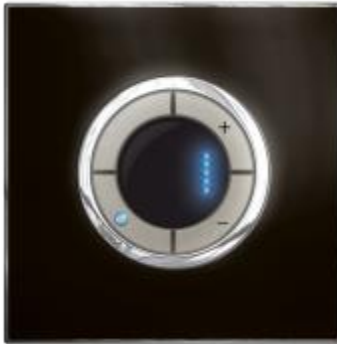

ARTEOR™

A new generation of Dimmers

■ Stand alone version

RI push-button Dimmer
600W

Leading edge
Rotary dimmer 400W

Universal Dimmer 300W
For all kinds of loads including
compact fluorescent lamps and LED

Dimmer for ballast 0-10V

Leading/trailing edge dimmer
2x 400W

ARTEOR™

A new generation of Dimmer

- Home Automation version

Leading/trailing edge
dimmer 600W

Universal dimmer 300W
with touch plate

ARTEOR™