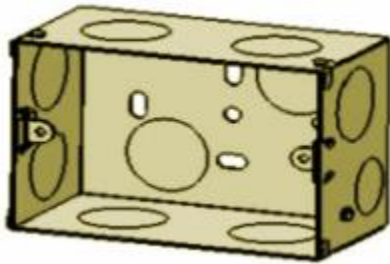

ARTEOR™

The ideal choice...

- ...whatever the back box

Italian type