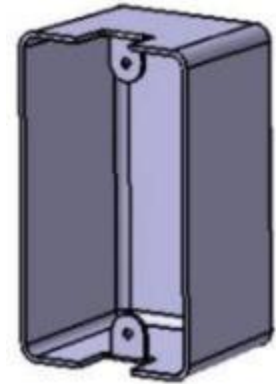

ARTEOR™

The ideal choice...

- ...whatever the back box

US type